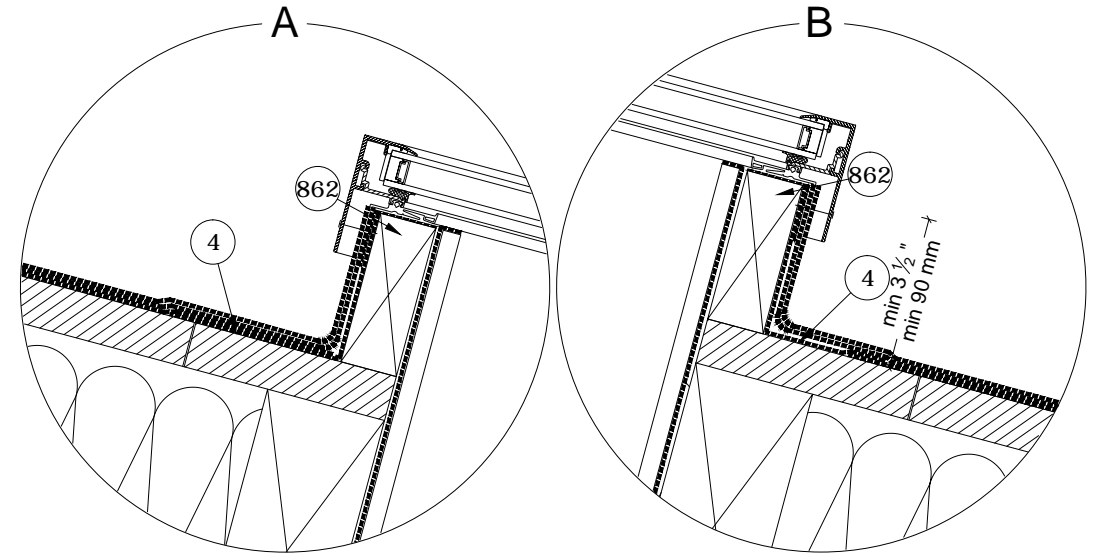

4- ice and water guard by others  
 862- 1 1/2" width curb by others  
 863-Drywall by others  
 880-FXR fixed Skylight FAKRO

Warning! The present drawing is for informational-demonstrative purposes only and as such cannot constitute a basis for performance. All dimensions presented in this drawing should be verified on site. Because of the fact that the drawing is a schematic one, FAKRO shall not assume any responsibility for the actual installation quality on the roof. This drawing is FAKRO's property and cannot be published or used publicly without our written consent.