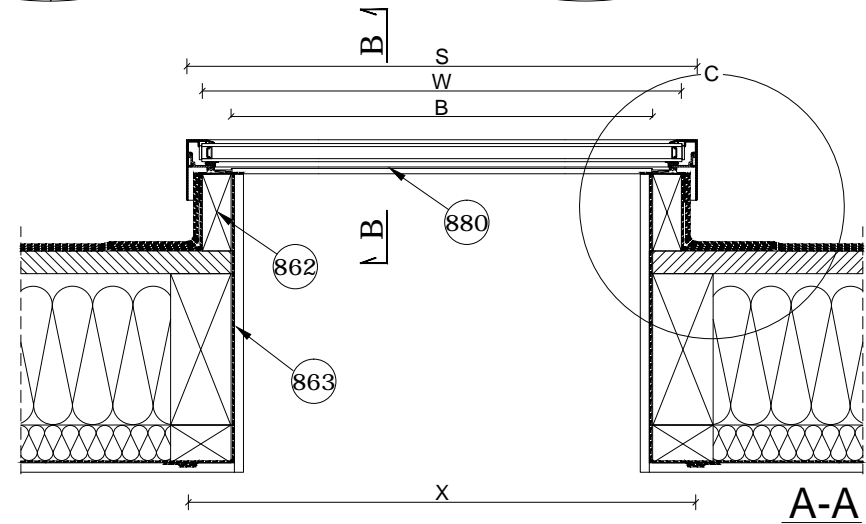

4- ice and water guard by others  
 862- 1 1/2" width curb by others  
 863-Drywall by others  
 880-FXR fixed Skylight FAKRO

Warning! The present drawing is for informational-demonstrative purposes only and as such cannot constitute a basis for performance. All dimensions presented in this drawing should be verified on site. Because of the fact that the drawing is a schematic one, FAKRO shall not assume any responsibility for the actual installation quality on the roof. This drawing is FAKRO's property and cannot be published or used publicly without our written consent.