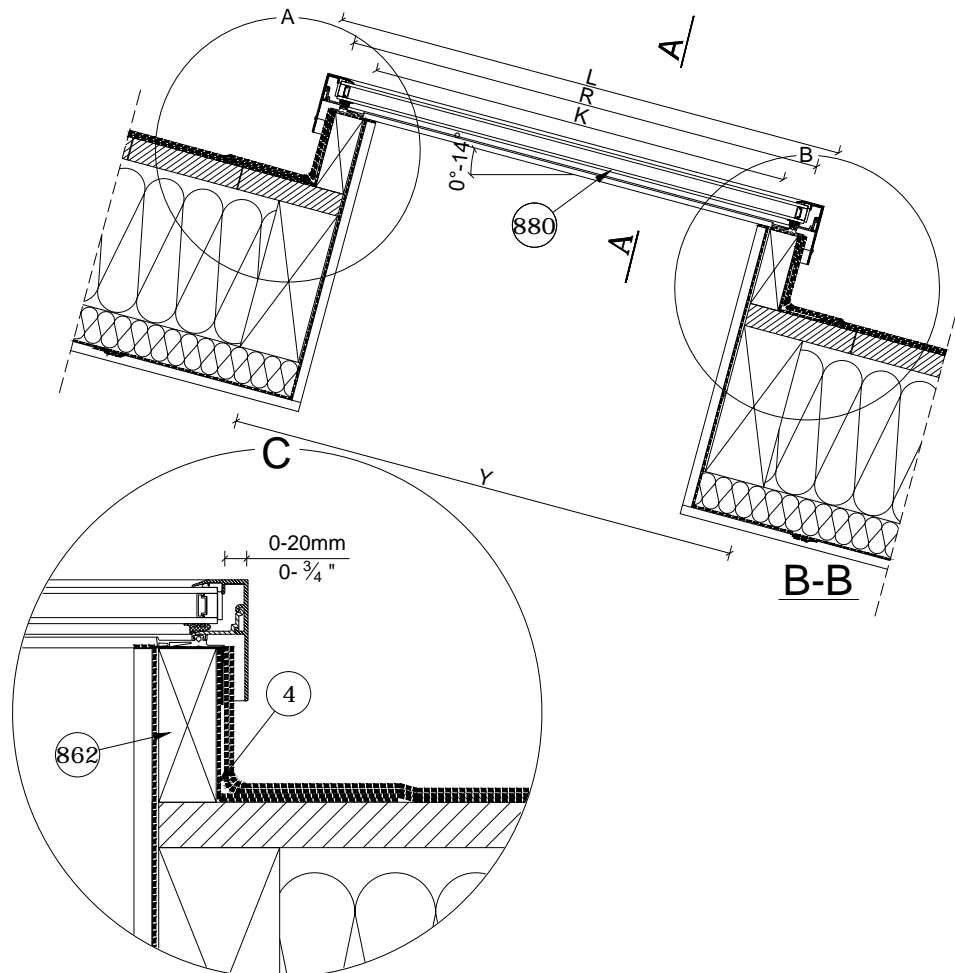

4- ice and water guard by others  
 862- 1 1/2" width curb by others  
 863-Drywall by others  
 880-FXR fixed Skylight FAKRO

Warning! The present drawing is for informational-demonstrative purposes only and as such cannot constitute a basis for performance. All dimensions presented in this drawing should be verified on site. Because of the fact that the drawing is a schematic one, FAKRO shall not assume any responsibility for the actual installation quality on the roof. This drawing is FAKRO's property and cannot be published or used publicly without our written consent.