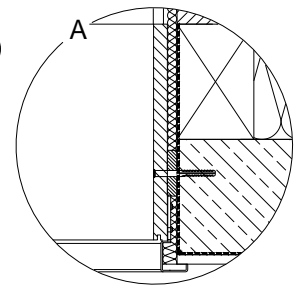

K	E	G	S
Folded ladder height	Tread length	Distance between treads	Tread width
12 1/2"	13 3/4"	9 1/8"	5 1/8"

Lader Model #	LML - Loft ladder dimensions								
	H	A	B	R	C	WxL	MxN	J	D
	Ceiling height	Rough opening	Rough opening	Projection	Landing space	Outside frame dimension	Internal frame dimensions	Loft ladder width with trims	Loft ladder length with trims
862453	9'2 3/4" - 10'3"	27 1/2"	51"	69 1/2"	51 1/4"	27"x50 5/8"	25 1/4"x48 7/8"	28 1/2"	52 1/4"

Technical drawing: LML (27 1/2"x51") 3-section loft ladder with metal ladder, DRL FAKRO (27 1/2x59 1/2) Flat Roof Access Hatch	FORMAT: Letter	SCALE: 1:20	DATE: 04.2021