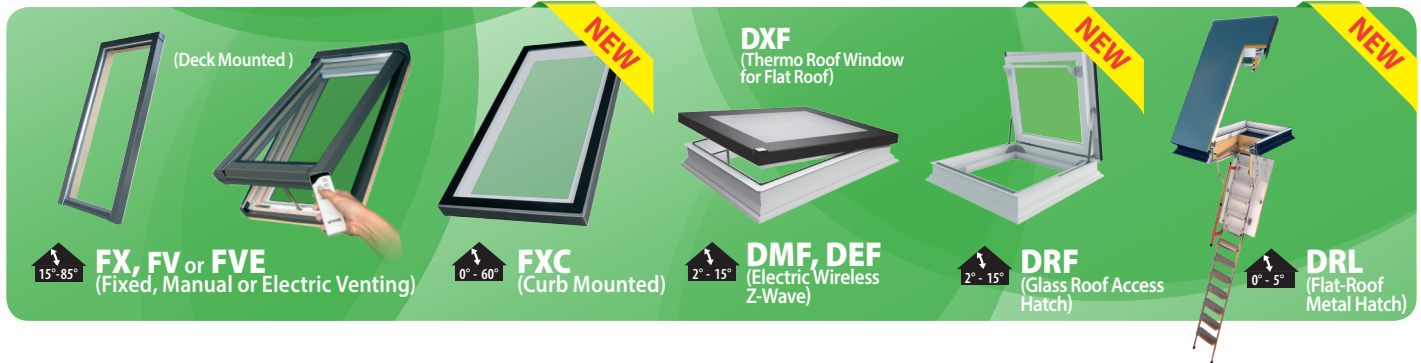

PVC trimming

Plastic ends LXS

Additional step LSS for scissors ladders

Insulated upper hatch LXW-B

See
other
side

FAKRO SKYLIGHTS, ROOF WINDOWS, HATCHES

FAKRO Energy Star, Low-E, leakproof skylights feature an internal gasket that minimizes the effects of condensation. Virtually maintenance-free, the thick frame is professionally finished on the inside with a double clear coat. Easy one-person installation. A full range of flashings allows installing the skylights with all types of roofing materials. Additional accessories bring together both style and function.