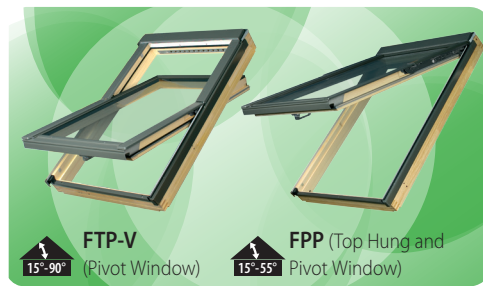

PVC trimming

Plastic ends LXS

Additional step LSS for scissors ladders

Insulated upper hatch LXW-B

See
other
side

FAKRO SKYLIGHTS, ROOF WINDOWS, HATCHES

FAKRO Energy Star, Low-E, leakproof skylights feature an internal gasket that minimizes the effects of condensation. Virtually maintenance-free, the thick frame is professionally finished on the inside with a double clear coat. Easy one-person installation. A full range of flashings allows installing the skylights with all types of roofing materials. Additional accessories bring together both style and function.

SKYLIGHT FX, FV, FVE sizes

Size	106 (16/46)*	301 (24/27)	304 (24/38)	306 (24/46)**	308 (24/55)**	312 (24/70)**	504 (32/38)	506 (32/46)	508 (32/55)**	801 (48/27)	806 (48/46)
Rough opening	in. 14 1/2 x 45 1/2	22 1/2 x 26 1/2	22 1/2 x 37 1/2	22 1/2 x 45 1/2	22 1/2 x 54	22 1/2 x 70	30 1/2 x 37 1/2	30 1/2 x 45 1/2	30 1/2 x 54	46 1/2 x 26 1/2	46 1/2 x 45 1/2
	mm 364 x 1157	568 x 678	568 x 957	568 x 1157	568 x 1376	568 x 1776	771 x 957	771 x 1157	771 x 1376	1177 x 678	1177 x 1157

SKYLIGHT FXC sizes

Size	(22/22)	(22/30)	(22/34)	(22/46)	(22/70)	(30/30)	(30/46)	(34/34)	(34/46)	(46/46)
Outside curb	in. 25 1/2 x 25 1/2	25 1/2 x 33 1/2	25 1/2 x 37 1/2	25 1/2 x 49 1/2	25 1/2 x 73 1/2	33 1/2 x 33 1/2	33 1/2 x 49 1/2	37 1/2 x 37 1/2	37 1/2 x 49 1/2	49 1/2 x 49 1/2
	mm 648x648	648x851	648x952	648x1257	648x1867	851x851	851x1257	952x952	952x1257	1257x1257

ROOF WINDOW sizes

Size	30/46 78x118 (cm)	30/55 78x140 (cm)
Rough opening	in. 32 1/4 x 48 1/4	32 1/4 x 56 3/4
	mm 817 x 1221	817 x 1441

FAKRO roof windows allow converting a space or attic into a comfortable and beautiful living area. Our Roof Escape emergency exit windows are egress approved, providing peace of mind and security. FAKRO roof windows combine a solid design with elegant beauty and functionality.