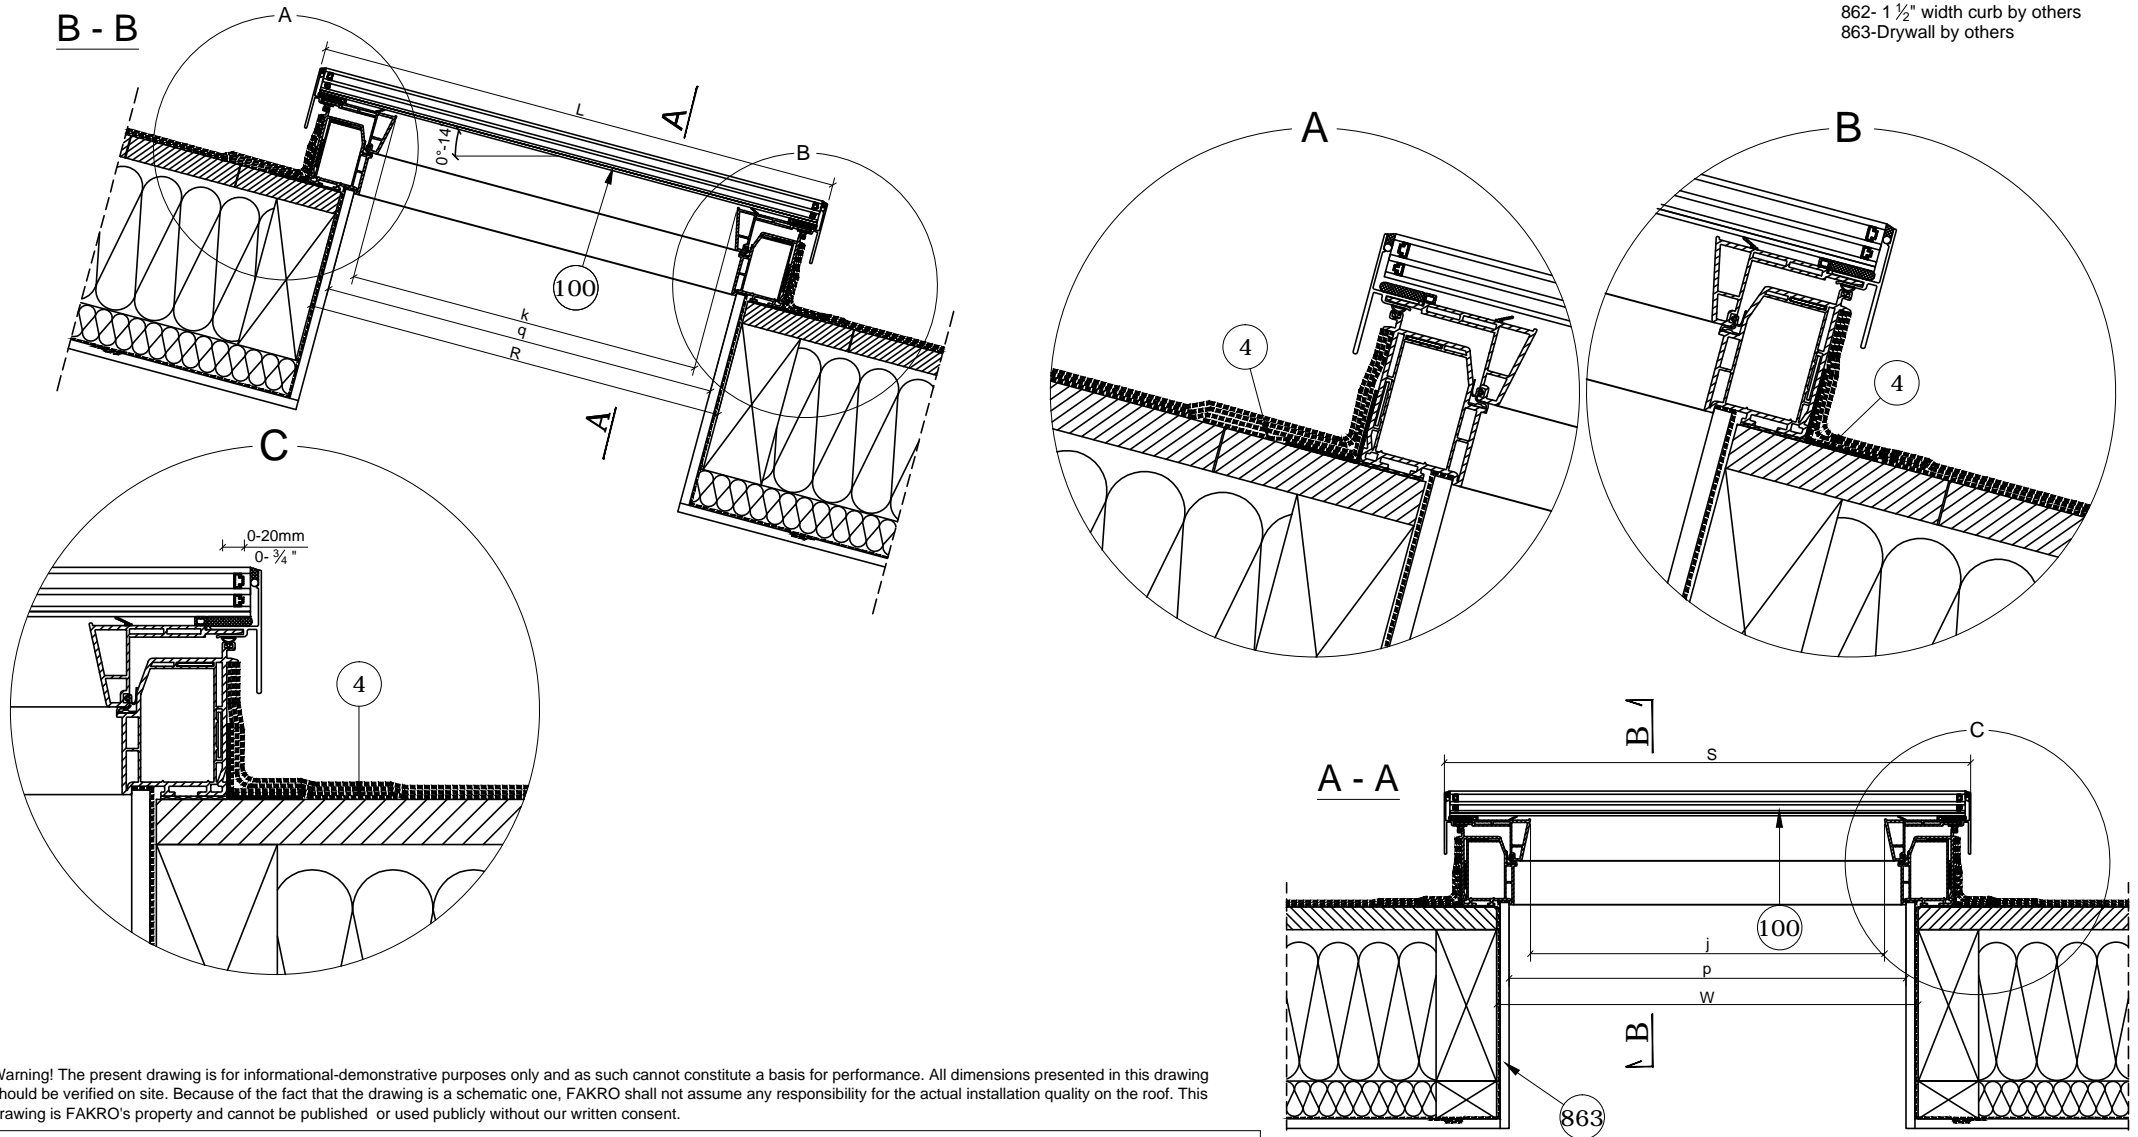

4- ice and water guard by others
 100-PDX G53 fixed Skylight FAKRO
 862- 1 1/2" width curb by others
 863-Drywall by others

Warning! The present drawing is for informational-demonstrative purposes only and as such cannot constitute a basis for performance. All dimensions presented in this drawing should be verified on site. Because of the fact that the drawing is a schematic one, FAKRO shall not assume any responsibility for the actual installation quality on the roof. This drawing is FAKRO's property and cannot be published or used publicly without our written consent.

FIXED SKYLIGHT PDX G53

Window size[in]	S [mm]	L [mm]	S [in]	L [in]	p [mm]	q [mm]	p [in]	q [in]	W [mm]	R [mm]	W [in]	R [in]	j [mm]	k [mm]	j [in]	k [in]
14 1/2 x 45 3/4	507	1295	20	51	336	1124	13 1/4	44 1/4	374	1162	14 1/2	45 3/4	280	1068	11	42
21 x 26 7/8	666	815	26 1/4	32 3/8	495	644	19 1/2	25 3/8	533	682	21	26 7/8	439	588	17 1/4	23 3/8
21 x 37 7/8	666	1095	26 1/4	43 3/8	495	924	19 1/2	36 3/8	533	962	21	37 7/8	439	868	17 1/4	34 3/8
21 x 45 3/4	666	1295	26 1/4	51	495	1124	19 1/2	44 1/4	533	1162	21	45 3/4	439	1068	17 1/4	42
21 x 54 7/16	666	1515	26 1/4	59 5/8	495	1344	19 1/2	52 7/8	533	1382	21	54 7/16	439	1288	17 1/4	50 3/4
21 x 70 1/4	666	1917	26 1/4	75 1/2	495	1746	19 1/2	68 3/4	533	1784	21	70 1/4	439	1690	17 1/4	66 1/2
30 1/16 x 37 7/8	896	1095	35 1/4	43 3/8	725	924	28 1/2	36 3/8	763	962	30 1/16	37 7/8	669	868	26 3/8	34 3/8
30 1/16 x 45 3/4	896	1295	35 1/4	51	725	1124	28 1/2	44 1/4	763	1162	30 1/16	45 3/4	669	1068	26 3/8	42
30 1/16 x 54 7/16	896	1515	35 1/4	59 5/8	725	1344	28 1/2	52 7/8	763	1382	30 1/16	54 7/16	669	1288	26 3/8	50 3/4
44 1/4 x 26 7/8	1256	815	49 1/2	32 3/8	1085	644	42 3/4	25 3/8	1123	682	44 1/4	26 7/8	1029	588	40 1/2	23 3/8
44 1/4 x 45 3/4	1256	1295	49 1/2	51	1085	1124	42 3/4	44 1/4	1123	1162	44 1/4	45 3/4	1029	1068	40 1/2	42