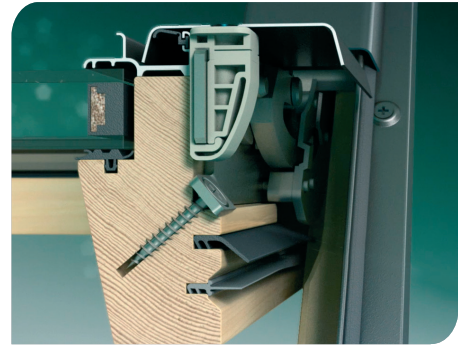

FGH-V
BALCONY WINDOW

➤ A NEW DIMENSION TO THE LOFT

CONTACT WITH THE NATURE

The **FGH-V Galeria** is an innovative large roof window that transforms into a balcony when opened. The upper sash is top-hung and opens upward, while the lower sash slides forward, allowing unrestricted access to the balcony recess. Just a few steps are all it takes to step 'outside' to enjoy the sunlight, feel the breeze, or admire stunning views.

DURABILITY AND AESTHETICS

The upper sash can be lifted smoothly up to a 45-degree angle. The side guardrails are integrated into the bottom sash and extend automatically as it opens. When the lower sash is closed, the balcony guardrails retract into the window, remaining flush with the roof surface. They are concealed under the window cladding elements, preventing them from collecting dirt and maintaining the roof's aesthetic. Upon opening, the balcony railings are always dry and clean, ensuring hassle-free operation.

The balcony window as standard is equipped with an innovative structure re-enforcement system topSafe, thus offering increased burglary-resistance.

COMFORT OF USE

HANDLE ALWAYS WITHIN REACH

The window is operated by a handle located in the lower section of the top sash, ensuring it is always within easy reach. The lower sash slides forward. To close it, simply release the locks situated by the rails on the frame. This design allows the window to be freely opened and closed at any time. The window features a multi-point locking system that eliminates the need for a traditional locking keep. After turning the handle, the sash locks on both sides of the frame.

release the lock

« EASY CLEANING EXTERNAL GLASS

The sash can be rotated through 180 degrees and locked in place with a special bolt for washing. This feature allows for safe and convenient cleaning of the external glass surface.