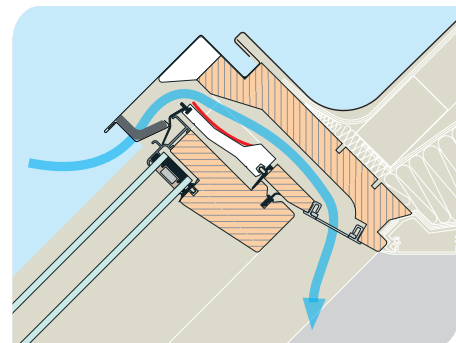

The balcony window as standard is equipped with an innovative structure re-enforcement system topSafe, thus offering increased burglary-resistance.

COMFORT OF USE

HANDLE ALWAYS WITHIN REACH

The window is operated by a handle located in the lower section of the top sash, ensuring it is always within easy reach. The lower sash slides forward. To close it, simply release the locks situated by the rails on the frame. This design allows the window to be freely opened and closed at any time. The window features a multi-point locking system that eliminates the need for a traditional locking keep. After turning the handle, the sash locks on both sides of the frame.

release the lock

« EASY CLEANING EXTERNAL GLASS

The sash can be rotated through 180 degrees and locked in place with a special bolt for washing. This feature allows for safe and convenient cleaning of the external glass surface.

AUTOMATIC AIR INLET »

The Galeria balcony window is equipped with an automatic V40P air inlet, ensuring the optimum amount of fresh air in the room.

FAKRO SYSTEM

AVAILABLE SIZES

Large sizes of the balcony window provide ample natural light in the room.

The windows are available in two standard sizes: 78x255 cm (31"x101") and 94x255 cm (37"x101"). These windows are designed for installation in roofs with pitches ranging from 35° to 55° (9/12 to 17/12) without a knee wall.