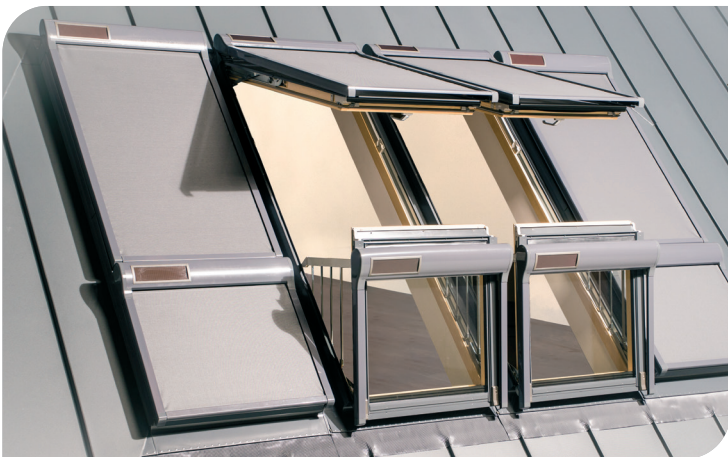

FLASHINGS

There are several types of flashings dedicated to the balcony window, each additionally marked with the letter 'G'.

Standard Flashings:

- ELN-T/G flashing with additional insulation for shingles.
- EHN-AT/G flashing with additional insulation for high-profile roofing.

39 West Factory Road
Addison, IL 60101
tel: (630)-543-1010
fax: (630)-543-1011
e-mail: sales@fakrousa.com

www.fakrousa.com