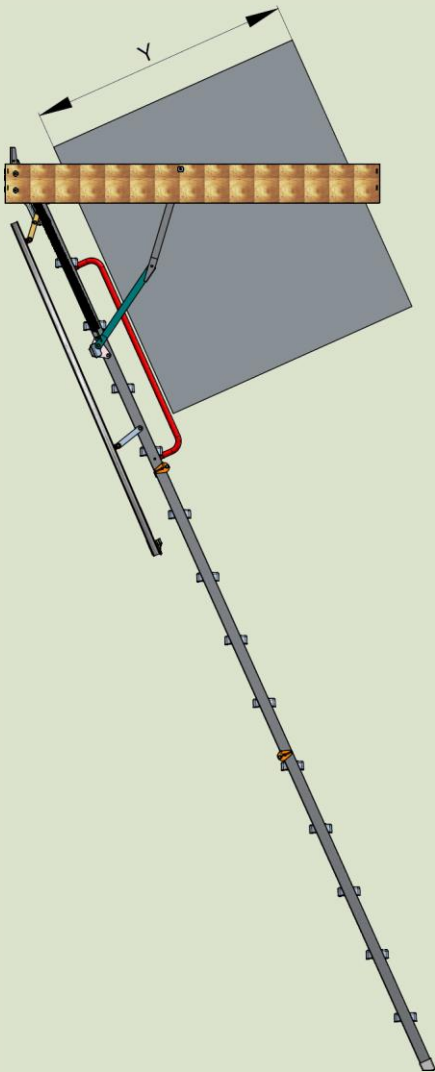

Max Clearance Specs for Attic Ladders

	Model		Clearance Width X	Clearance Length Y	
Wood	LWB	22½" x 54"	17⅝"	41¾"	
		25" x 54"	20"	41¾"	
		30" x 54"	25⅝"	41¾"	
	LWP	22½" x 47"	16⅝"	35¼"	
		25" x 47"	19"	35¼"	
		22½" x 54"	16⅝"	41½"	
		25" x 54"	19"	41½"	
		30" x 54"	24⅞"	41½"	
	LTK	22½" x 47"	17½"	33¼"	
		25" x 47"	19⅞"	33¼"	
		22½" x 54"	17½"	39¾"	
		25" x 54"	19⅞"	39¾"	
	LWT	30" x 54"	25"	39¾"	
		22½" x 47"	17⅞"	33¾"	
		25" x 47"	19½"	33¾"	
		22½" x 54"	17⅞"	39⅞"	
	LWF	25" x 54"	19½"	39⅞"	
		30" x 54"	24½"	39⅞"	
		22½" x 47"	16½"	31⅞"	
		25" x 47"	18⅞"	31⅞"	
	LWF-R Insulated	22½" x 54"	16½"	38"	
		25" x 54"	18⅞"	38"	
		30" x 54"	23⅝"	38"	
	LWF-R	22½" x 54"	17⅝"	41⅝"	
25" x 54"		20"	41⅝"		
30" x 54"		25⅝"	41⅝"		
Metal	LMB	22½" x 54"	17⅝"	39½"	
		25" x 54"	20"	39½"	
		30" x 54"	25⅝"	39½"	
	LMS	22½" x 47"	17⅝"	33⅝"	
		25" x 47"	20"	33⅝"	
		22½" x 54"	17⅝"	39¾"	
		25" x 54"	20"	39¾"	
		30" x 54"	25⅝"	39¾"	
	LMP	22½" x 56½"	16½"	42½"	
		25" x 56½"	18⅞"	42½"	
		30" x 56½"	24"	42½"	
	LML	23½" x 47"	17½"	30⅞"	
		27½" x 47"	21"	30⅞"	
		27½" x 51"	21"	33¾"	
	LMF 10'11"	22½" x 54"	16½"	37⅞"	
		25" x 54"	18⅞"	37⅞"	
		30" x 54"	24"	37⅞"	
	LMF 11'10"	25" x 56½"	18⅞"	42⅝"	
		30" x 56½"	23⅝"	42⅝"	
	Metal Scissor	LST	22½" x 31½"	15¼"	14⅞"
			27½" x 31½"	20"	14⅞"
			22½" x 47"	15¼"	29¼"
			25" x 47"	17⅝"	29¼"
			22½" x 54"	15¼"	35¾"
25" x 54"			17⅝"	35¾"	
30" x 54"			22¾"	35¾"	
LSF		22½" x 47"	35¾"	19⅞"	
		25" x 47"	35¾"	23¾"	