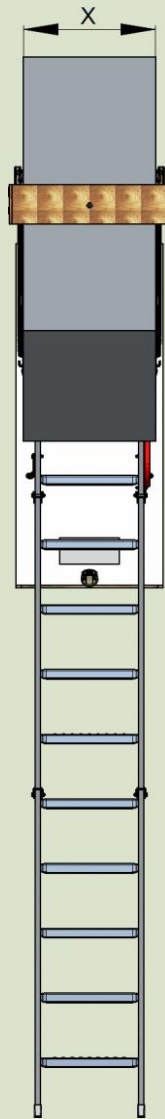

Max Clearance Specs for Attic Ladders

	Model		Clearance Width X	Clearance Length Y	
Wood	LWB	22½" x 54"	17⅝"	41¾"	
		25" x 54"	20"	41¾"	
		30" x 54"	25⅝"	41¾"	
	LWP	22½" x 47"	16⅝"	35¼"	
		25" x 47"	19"	35¼"	
		22½" x 54"	16⅝"	41½"	
		25" x 54"	19"	41½"	
		30" x 54"	24⅞"	41½"	
	LTK	22½" x 47"	17½"	33¼"	
		25" x 47"	19⅞"	33¼"	
		22½" x 54"	17½"	39¾"	
		25" x 54"	19⅞"	39¾"	
	LWT	30" x 54"	25"	39¾"	
		22½" x 47"	17⅞"	33¾"	
		25" x 47"	19½"	33¾"	
		22½" x 54"	17⅞"	39⅞"	
	LWF	25" x 54"	19½"	39⅞"	
		30" x 54"	24½"	39⅞"	
		22½" x 47"	16½"	31⅞"	
		25" x 47"	18⅞"	31⅞"	
	LWF-R Insulated	22½" x 54"	16½"	38"	
		25" x 54"	18⅞"	38"	
		30" x 54"	23⅝"	38"	
	LWF-R	22½" x 54"	17⅝"	41⅝"	
25" x 54"		20"	41⅝"		
30" x 54"		25⅝"	41⅝"		
Metal	LMB	22½" x 54"	17⅝"	39½"	
		25" x 54"	20"	39½"	
		30" x 54"	25⅝"	39½"	
	LMS	22½" x 47"	17⅝"	33⅝"	
		25" x 47"	20"	33⅝"	
		22½" x 54"	17⅝"	39¾"	
		25" x 54"	20"	39¾"	
		30" x 54"	25⅝"	39¾"	
	LMP	22½" x 56½"	16½"	42½"	
		25" x 56½"	18⅞"	42½"	
		30" x 56½"	24"	42½"	
	LML	23½" x 47"	17½"	30⅞"	
		27½" x 47"	21"	30⅞"	
		27½" x 51"	21"	33¾"	
	LMF 10'11"	22½" x 54"	16½"	37⅞"	
		25" x 54"	18⅞"	37⅞"	
		30" x 54"	24"	37⅞"	
	LMF 11'10"	25" x 56½"	18⅞"	42⅝"	
		30" x 56½"	23⅝"	42⅝"	
	Metal Scissor	LST	22½" x 31½"	15¼"	14⅞"
			27½" x 31½"	20"	14⅞"
			22½" x 47"	15¼"	29¼"
			25" x 47"	17⅝"	29¼"
			22½" x 54"	15¼"	35¾"
25" x 54"			17⅝"	35¾"	
30" x 54"			22¾"	35¾"	
LSF		22½" x 47"	35¾"	19⅞"	
		25" x 47"	35¾"	23¾"	