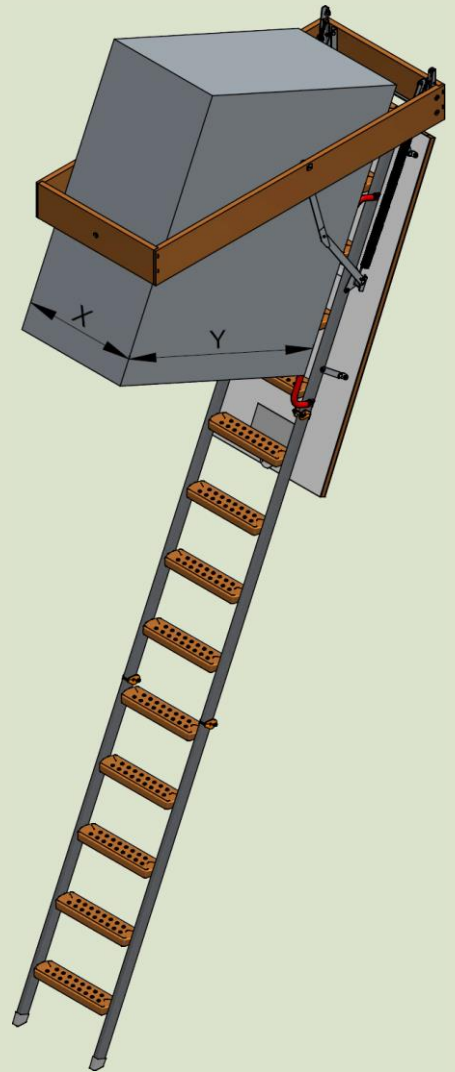

Max Clearance Specs for Attic Ladders

	Model		Clearance Width X	Clearance Length Y	
Wood	LWB	22½" x 54"	17⅝"	41¾"	
		25" x 54"	20"	41¾"	
		30" x 54"	25⅝"	41¾"	
	LWP	22½" x 47"	16⅝"	35¼"	
		25" x 47"	19"	35¼"	
		22½" x 54"	16⅝"	41½"	
		25" x 54"	19"	41½"	
		30" x 54"	24⅞"	41½"	
	LTK	22½" x 47"	17½"	33¼"	
		25" x 47"	19⅞"	33¼"	
		22½" x 54"	17½"	39¾"	
		25" x 54"	19⅞"	39¾"	
	LWT	30" x 54"	25"	39¾"	
		22½" x 47"	17⅞"	33¾"	
		25" x 47"	19½"	33¾"	
		22½" x 54"	17⅞"	39⅞"	
	LWF	25" x 54"	19½"	39⅞"	
		30" x 54"	24½"	39⅞"	
		22½" x 47"	16½"	31⅞"	
		25" x 47"	18⅞"	31⅞"	
	LWF-R Insulated	22½" x 54"	16½"	38"	
		25" x 54"	18⅞"	38"	
		30" x 54"	23⅝"	38"	
	LWF-R	22½" x 54"	17⅝"	41⅝"	
25" x 54"		20"	41⅝"		
30" x 54"		25⅝"	41⅝"		
Metal	LMB	22½" x 54"	17⅝"	39½"	
		25" x 54"	20"	39½"	
		30" x 54"	25⅝"	39½"	
	LMS	22½" x 47"	17⅝"	33⅝"	
		25" x 47"	20"	33⅝"	
		22½" x 54"	17⅝"	39¾"	
		25" x 54"	20"	39¾"	
		30" x 54"	25⅝"	39¾"	
	LMP	22½" x 56½"	16½"	42½"	
		25" x 56½"	18⅞"	42½"	
		30" x 56½"	24"	42½"	
	LML	23½" x 47"	17½"	30⅞"	
		27½" x 47"	21"	30⅞"	
		27½" x 51"	21"	33¾"	
	LMF 10'11"	22½" x 54"	16½"	37⅞"	
		25" x 54"	18⅞"	37⅞"	
		30" x 54"	24"	37⅞"	
	LMF 11'10"	25" x 56½"	18⅞"	42⅝"	
		30" x 56½"	23⅝"	42⅝"	
	Metal Scissor	LST	22½" x 31½"	15¼"	14⅞"
			27½" x 31½"	20"	14⅞"
			22½" x 47"	15¼"	29¼"
			25" x 47"	17⅝"	29¼"
			22½" x 54"	15¼"	35¾"
25" x 54"			17⅝"	35¾"	
30" x 54"			22¾"	35¾"	
LSF		22½" x 47"	35¾"	19⅞"	
		25" x 47"	35¾"	23¾"	