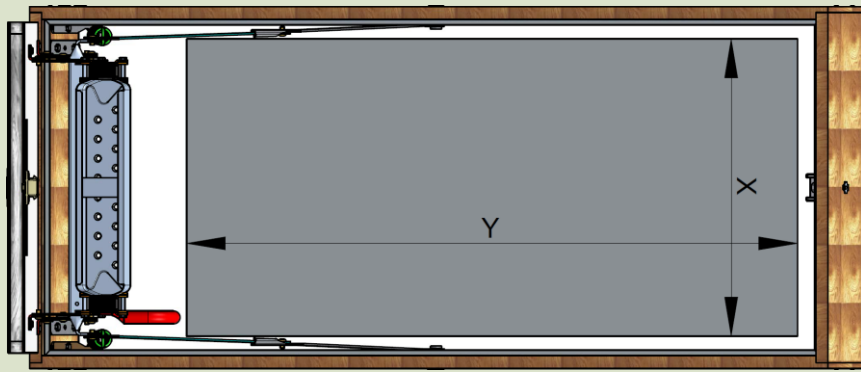

Max Clearance Specs for Attic Ladders

	Model		Clearance Width X	Clearance Length Y	
Wood	LWB	22½" x 54"	17⅝"	41¾"	
		25" x 54"	20"	41¾"	
		30" x 54"	25⅝"	41¾"	
	LWP	22½" x 47"	16⅝"	35¼"	
		25" x 47"	19"	35¼"	
		22½" x 54"	16⅝"	41½"	
		25" x 54"	19"	41½"	
		30" x 54"	24⅞"	41½"	
	LTK	22½" x 47"	17½"	33¼"	
		25" x 47"	19⅞"	33¼"	
		22½" x 54"	17½"	39¾"	
		25" x 54"	19⅞"	39¾"	
	LWT	30" x 54"	25"	39¾"	
		22½" x 47"	17⅞"	33¾"	
		25" x 47"	19½"	33¾"	
		22½" x 54"	17⅞"	39⅞"	
	LWF	25" x 54"	19½"	39⅞"	
		30" x 54"	24½"	39⅞"	
		22½" x 47"	16½"	31⅞"	
		25" x 47"	18⅞"	31⅞"	
	LWF-R Insulated	22½" x 54"	16½"	38"	
		25" x 54"	18⅞"	38"	
		30" x 54"	23⅝"	38"	
	LWF-R	22½" x 54"	17⅝"	41⅝"	
25" x 54"		20"	41⅝"		
30" x 54"		25⅝"	41⅝"		
Metal	LMB	22½" x 54"	17⅝"	39½"	
		25" x 54"	20"	39½"	
		30" x 54"	25⅝"	39½"	
	LMS	22½" x 47"	17⅝"	33⅝"	
		25" x 47"	20"	33⅝"	
		22½" x 54"	17⅝"	39¾"	
		25" x 54"	20"	39¾"	
		30" x 54"	25⅝"	39¾"	
	LMP	22½" x 56½"	16½"	42½"	
		25" x 56½"	18⅞"	42½"	
		30" x 56½"	24"	42½"	
	LML	23½" x 47"	17½"	30⅞"	
		27½" x 47"	21"	30⅞"	
		27½" x 51"	21"	33¾"	
	LMF 10'11"	22½" x 54"	16½"	37⅞"	
		25" x 54"	18⅞"	37⅞"	
		30" x 54"	24"	37⅞"	
	LMF 11'10"	25" x 56½"	18⅞"	42⅝"	
		30" x 56½"	23⅝"	42⅝"	
	Metal Scissor	LST	22½" x 31½"	15¼"	14⅞"
			27½" x 31½"	20"	14⅞"
			22½" x 47"	15¼"	29¼"
			25" x 47"	17⅝"	29¼"
			22½" x 54"	15¼"	35¾"
25" x 54"			17⅝"	35¾"	
30" x 54"			22¾"	35¾"	
LSF		22½" x 47"	35¾"	19⅞"	
		25" x 47"	35¾"	23¾"	