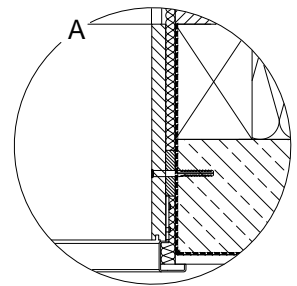

K	E	G	S
Folded ladder height	Tread length	Distance between treads	Tread width
12 1/2"	13 3/4"	9 13/16"	5 1/8"

Ladder Model #	LML - Loft ladder dimensions								
	H	A	B	R	C	WxL	MxN	J	D
	Ceiling height	Rough opening	Rough opening	Projection	Landing space	Outside frame dimension	Internal frame dimensions	Loft ladder width with trims	Loft ladder length with trims
862411	7'7 1/4" - 9'2 1/4"	27 1/2"	47"	65"	47 1/4"	27" x 46 1/4"	25 1/4" x 44 7/8"	28 1/2"	48 1/4"

Technical drawing: LML (27 1/2" x 47") 3-section loft ladder with metal ladder, DRL FAKRO (27 1/2 x 59 1/2) Flat Roof Access Hatch Lifting frame	FORMAT: Letter	SCALE: 1:20	DATE: 04.2021